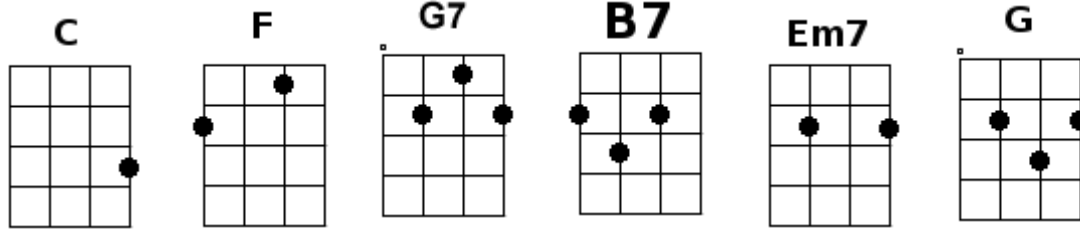

Blueberry Hill: Lewis, Stock, Rose

INTRO: C..... F..... C.

 F C
I found my thrill, on Blueberry Hill

 G7 C
On Blueberry Hill, where I found you

 F C
The moon stood still, on Blueberry Hill

 G7 C F..... C .
And lingered until, my dreams came true

 G7 C
The wind in the willow played

 G7 C
Love's sweet me-lo-dy

 B7 Em7 B7 G.... G7
But all of those vows we made, were never to be

 F C
Tho' we're a-part, you're part of me still

 G7 C F..... C.
For you were my thrill, on Blueberry Hill