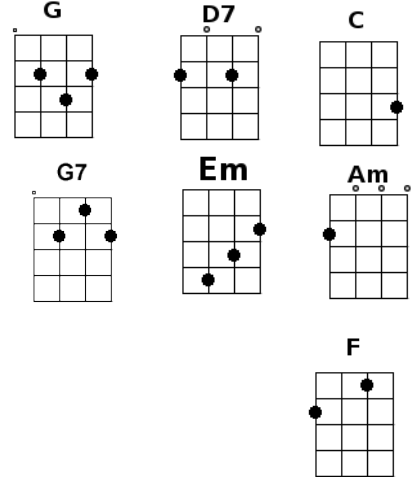

Hey Jude: Lennon/McCartney

G D7 G  
 Hey Jude, don't make it bad Take a sad song and make it better  
 C G D G  
 Remember to let her into your heart Then you can start to make it better  
 G D7 G  
 Hey Jude don't be afraid You were made to go out and get her  
 C G D& G  
 The minute you let her under your skin Then you begin to make it better  
 G7 C Em Am  
 And any time you feel the pain, hey Jude refrain

D7 G  
 Don't carry the world upon your shoulders  
 G7 C Em Am  
 For well you know that it's a fool who plays it cool  
 D7 G  
 By making his world a little colder  
 G7 D7  
 na na na naa naa na na naa naa

G D7 G  
 Hey Jude, don't let me down You have found her now go and get her  
 C G D7 G  
 Remember to let her into your heart Then you can start to make it better

G7 C Em Am  
 So let it out and let it in, hey Jude begin  
 D7 G  
 You're waiting for someone to perform with  
 G7 C Em Am  
 And don't you know that it's just you hey Jude you'll do  
 D7 G  
 The movement you need is on your shoulder  
 G7 D7  
 na na na naa naa na na naa naa

G D7 G  
 Hey Jude, don't make it bad Take a sad song and make it better  
 C G D7 G  
 Remember to let her under your skin Then you'll begin to make it better  
 G  
 better better better...  
 G F C G  
 Naa Na Na Nanana Naa Nanana Naa Hey Jude